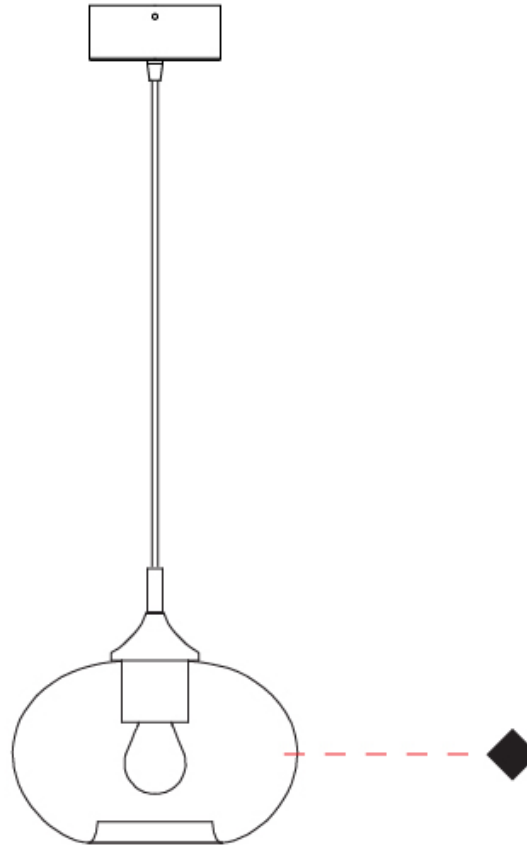

PARIGI CIPOLLA MONOPOINT SUSPENSION

D141076-

PROJECT _____

TYPE _____

SPECIFIER _____

QUANTITY _____

DATE _____

D