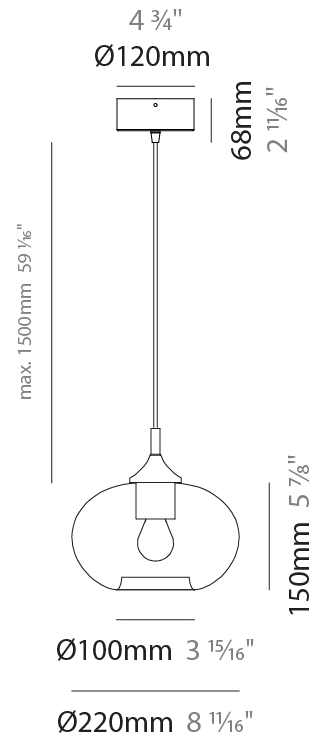

PROJECT	_____
TYPE	_____
SPECIFIER	_____
QUANTITY	_____
DATE	_____

PARIGI CIPOLLA MONOPOINT SUSPENSION

D141076-

base number   Finish
Options

1. To build a product code in our configurator select the specify button on the base model # product page
2. To build a manual product code on this datasheet choose from the options listed below in blue font and add the suffix to the base model #

GENERAL

Series: Parigi
Subseries: Parigi Cipolla Monopoint
Brand: Cangini & Tucci
Division: Design
Mounting Type: Suspension
Mounting Location: Ceiling
Subcategory: Pendant

PHYSICAL

Shape: Sphere
Diameter (mm): 220
Diameter (in): 8 ¹¹/₁₆
Height (mm): 150
Height (in): 5 ⁷/₈
Max. Overall Height (mm): 1650
Max. Overall Height (in): 64 ¹⁵/₁₆
Light Distribution: Omnidirectional
Weight (kg): 1.10
Weight (lbs): 2.43
Fixture Finish: [AMB / GRN / PNK / RUB / SKB / SMK / TOB / TRA](#)
Holder Finish: CHR
Fixture Material: Glass / Metal
Cable Details: 1500mm Cable

ELECTRICAL

Number of Lamps: 1
Lamp Type: LED Retrofit
Bulb Included: Bulb Not Included
Max. Wattage Per Lamp (W): 8
Lamp Base: E26
Input Voltage (V): 120
Upon Request: 277Vac / GU24

LED

OPTICAL

RATINGS AND CERTIFICATIONS

Certified By: Certified for North American Standards
IP rating: IP20