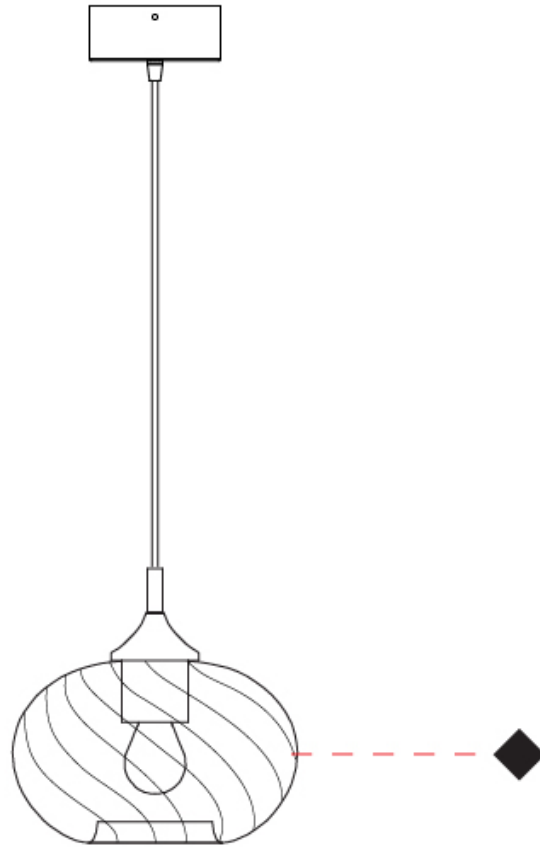

PARIGI CIPOLLA MONOPOINT SUSPENSION

D141085-

PROJECT _____

TYPE _____

SPECIFIER _____

QUANTITY _____

DATE _____

D