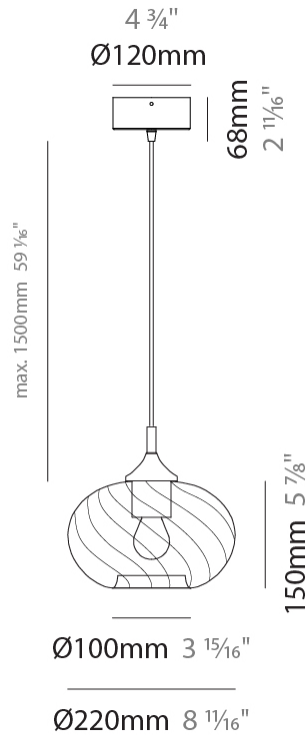

PROJECT	
TYPE	
SPECIFIER	
QUANTITY	
DATE	

PARIGI CIPOLLA MONOPOINT SUSPENSION

D141085-

base number   Finish
Options

1. To build a product code in our configurator select the specify button on the base model # product page
2. To build a manual product code on this datasheet choose from the options listed below in blue font and add the suffix to the base model #

GENERAL

Series: Parigi
Subseries: Parigi Cipolla Monopoint
Brand: Cangini & Tucci
Division: Design
Mounting Type: Suspension
Mounting Location: Ceiling
Subcategory: Pendant

PHYSICAL

Shape: Sphere
Diameter (mm): 220
Diameter (in): 8 ¹¹/₁₆
Height (mm): 150
Height (in): 5 ⁷/₈
Max. Overall Height (mm): 1650
Max. Overall Height (in): 64 ¹⁵/₁₆
Light Distribution: Omnidirectional
Weight (kg): 1.10
Weight (lbs): 2.43
Fixture Finish: AMB / GRN / PNK / RUB / SKB / SMK / TOB / TRA
Holder Finish: CHR
Fixture Material: Glass / Metal
Cable Details: 1500mm Cable

ELECTRICAL

Number of Lamps: 1
Lamp Type: LED Retrofit
Bulb Included: Bulb Not Included
Max. Wattage Per Lamp (W): 8
Lamp Base: E26
Input Voltage (V): 120
Upon Request: 277Vac / GU24

LED

OPTICAL

RATINGS AND CERTIFICATIONS

Certified By: Certified for North American Standards
IP rating: IP20